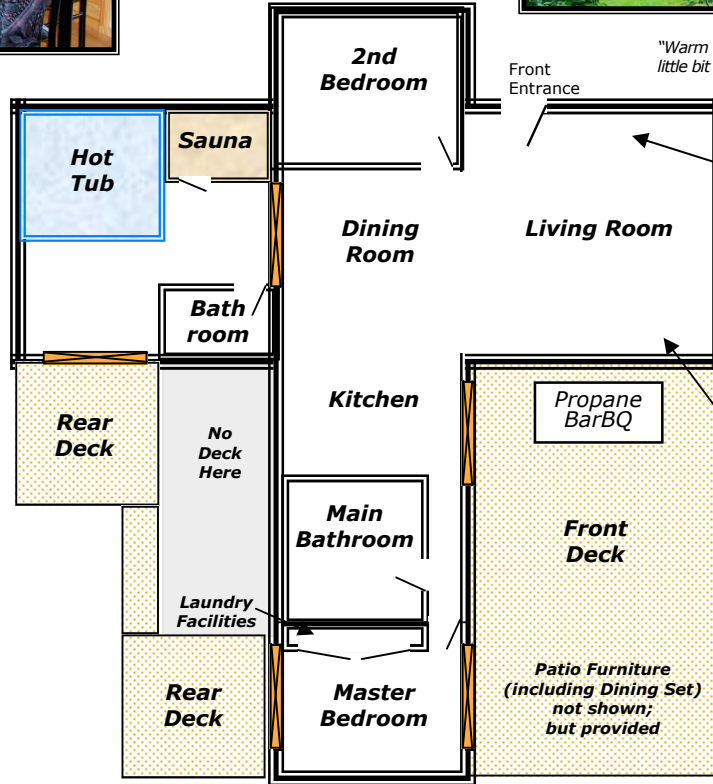

"The cottage was amazing & the setting was absolutely beautiful. We will definitely come back. We all enjoyed it very much." 01/2009